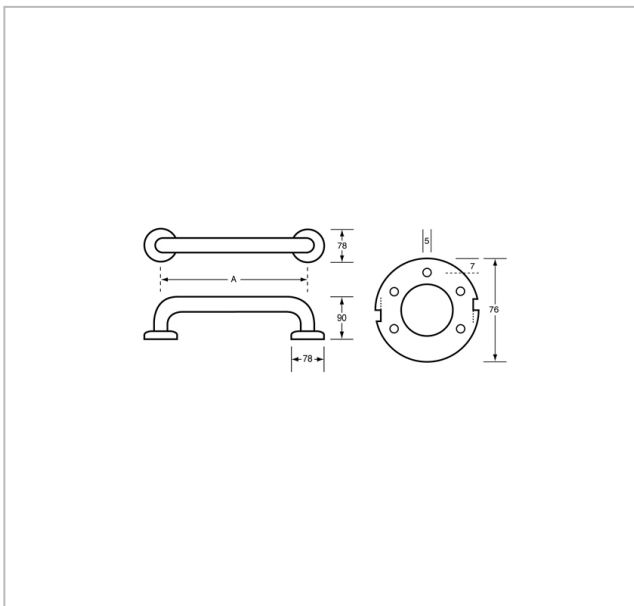

SUITABLE APPLICATIONS

The photographs and line drawings of the products presented above are representational only. Metlam Australia Pty Ltd reserves the right to, and from time to time, make changes and improvements in design and dimensions.